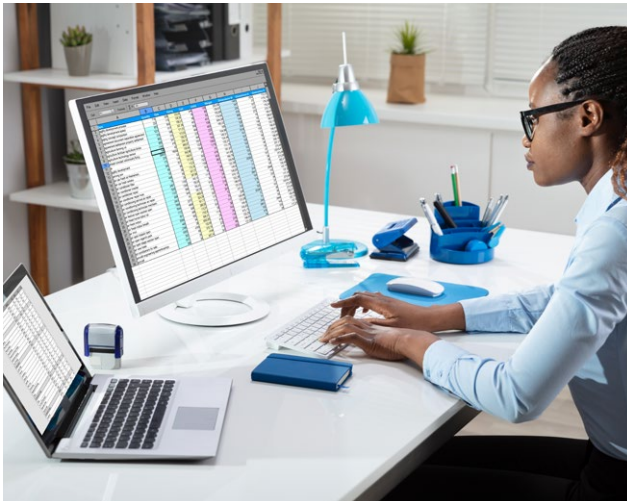

2 Screen Setup: Laptop + Screen

Our recommended set up at home or in the office is to provide an additional, external screen for users.